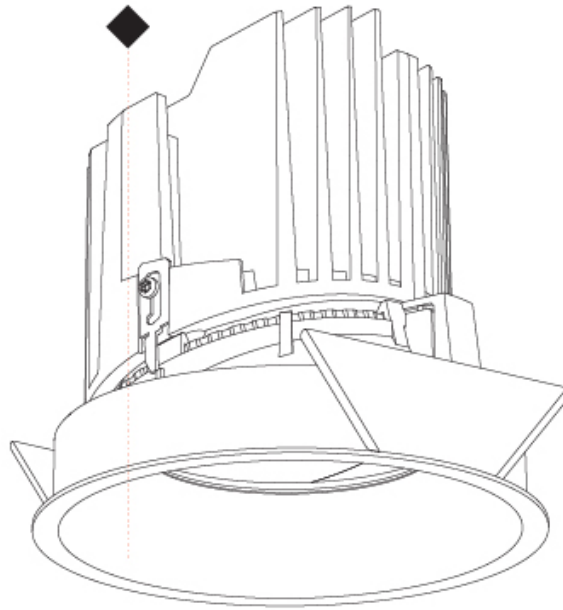

BIONIQ ROUND SEMI ADJUSTABLE RECESSED

A35311-

PROJECT _____

TYPE _____

SPECIFIER _____

QUANTITY _____

DATE _____