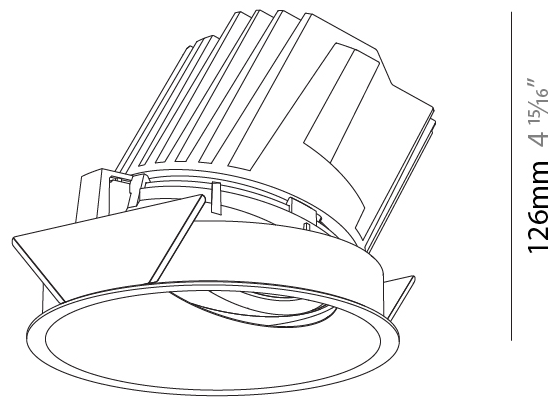

PHYSICAL

Shape: Round
Diameter (mm): 139
Diameter (in): 5 1/2
Height (mm): 126
Height (in): 4 15/16
Ceiling Thickness (mm): 10 / 12.5 / 15
Ceiling Thickness (in): 3/8 or 1/2 or 9/16
Min. Recessing Depth (mm): 140
Min. Recessing Depth (in): 5 1/2
Light Distribution: Adjustable / Asymmetric
Weight (kg): 0.811
Weight (lbs): 1.79
Fixture Finish: SSR / BKV / CWI / CRY / HAB / LAG / UFT / ITA / RUA / RUR / MIC / FTG / MYG / TWT / LOD / PUS / FRO / FUP / KIA / POP / BLS / SPG / MEY / GOH / GUM / CHC / COM / ABZ / JAG / OBR / MOS / ROR
Fixture Material: Aluminum Die Cast
Cut-out Measurements: 130mm / 5 1/8"

ELECTRICAL

Lamp Type: LED (Zhaga Standard)
Input Wattage (W): 13.2 / 16.5
Total Output Wattage (W): 12 / 14
Dimming: Tri-Mode (Non-Dimming and Phase Dimming (120Vac only) and 0-10V Dimming)
Driver Included: No
Driver Location: Recessed Housing
Driver Type: Constant Current - Universal
Driver Class: Class 2
Housing: See components
Input Voltage (V): 120 - 277
Constant Current (MA): 350

LED

Number of LEDs: 1
Color Temperature (°K): 2700 / 3000 / 3500 / 4000
Max. Delivered Lumen (lm): 690 / 760 / 823 / 840
Nominal Lumen (lm): 960 / 1070 / 1156 / 1180
CRI: >90 CRI
Lamp Life (hrs): 50000

OPTICAL

Reflector°: 10
Adjustability: Fixed

RATINGS AND CERTIFICATIONS

Certified By: Certified for North American Standards
IP rating: IP20

126mm 4 15/16"

Ø 125mm 4 15/16"

Ø 139mm 5 1/2"