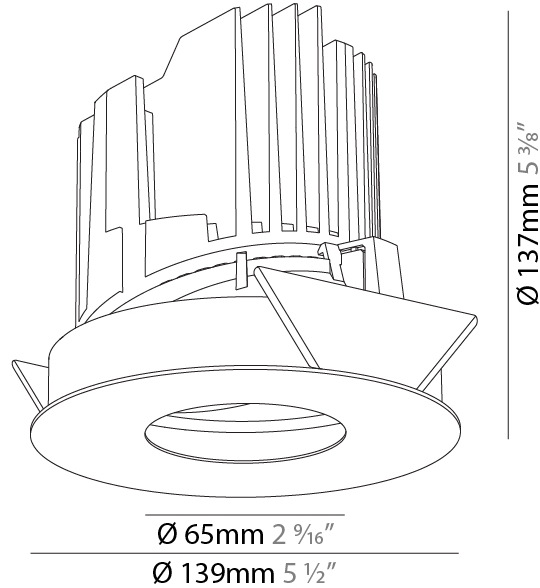

PHYSICAL

Shape: Round
Diameter (mm): 139
Diameter (in): 5 1/2
Height (mm): 137
Height (in): 5 3/8
Ceiling Thickness (mm): 10 / 12.5 / 15 / 25
Ceiling Thickness (in): 3/8 or 1/2 or 9/16
Min. Recessing Depth (mm): 150
Min. Recessing Depth (in): 5 7/8
Light Distribution: Adjustable / Asymmetric
Weight (kg): 0.865
Weight (lbs): 1.9
Fixture Finish: SSR / BKV / CWI / CRY / HAB / LAG / UFT / ITA / RUA / RUR / MIC / FTG / MYG / TWT / LOD / PUS / FRO / FUP / KIA / POP / BLS / SPG / MEY / GOH / GUM / CHC / COM / ABZ / JAG / OBR / MOS / ROR
Fixture Material: Aluminum Die Cast
Cut-out Measurements: 130mm / 5 1/8"

ELECTRICAL

Lamp Type: LED (Zhaga Standard)
Input Wattage (W): 28.6
Total Output Wattage (W): 26
Dimming: Tri-Mode (Non-Dimming and Phase Dimming (120Vac only) and 0-10V Dimming)
Driver Included: No
Driver Location: Recessed Housing
Driver Type: Constant Current - Universal
Housing: See components
Input Voltage (V): 120 - 277
Constant Current (MA): 700

LED

Number of LEDs: 1
Color Temperature (°K): 2700 / 3000 / 3500 / 4000
Max. Delivered Lumen (lm): 1890 / 1930 / 2028 / 2070
Nominal Lumen (lm): 3210 / 3290 / 3459 / 3530
CRI: >90 CRI
Lamp Life (hrs): 50000

OPTICAL

Reflector°: 20 / 25 / 40
Adjustability: Fixed

RATINGS AND CERTIFICATIONS

Certified By: Certified for North American Standards
IP rating: IP20

Ø 65mm 2 5/16"

Ø 139mm 5 1/2"