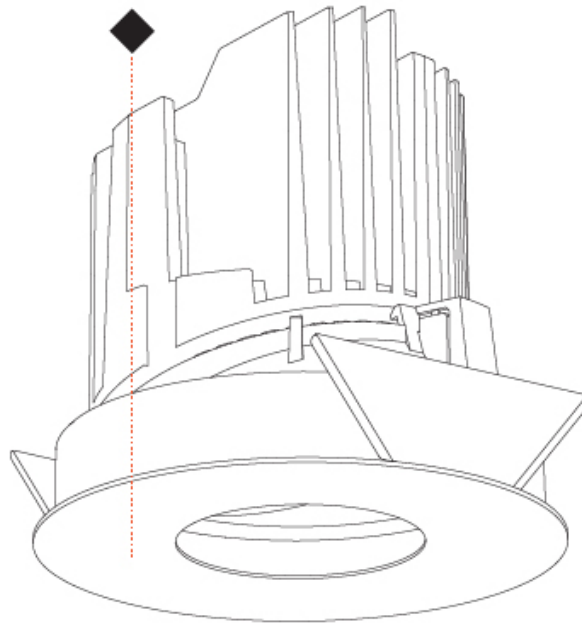

BIONIQ ROUND PINHOLE RECESSED

A37855-

PROJECT

TYPE

SPECIFIER

QUANTITY

DATE