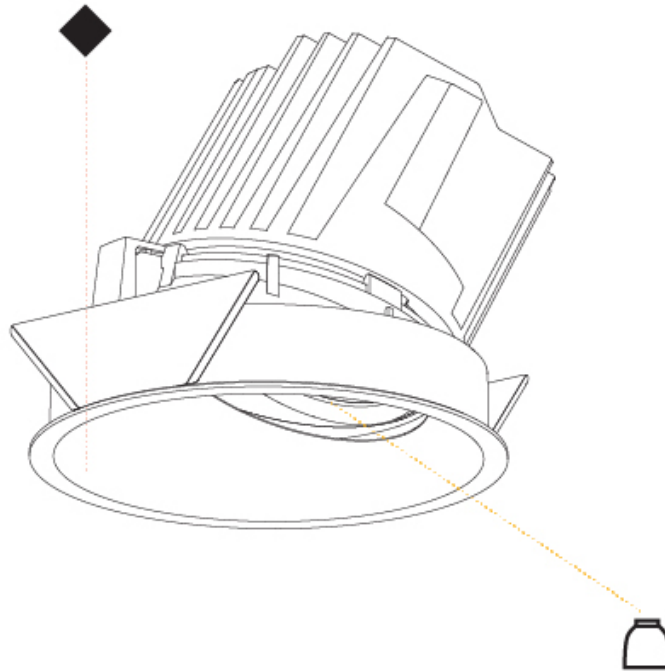

BIONIQ ROUND WALLWASH RECESSED

A35341-

PROJECT	_____
TYPE	_____
SPECIFIER	_____
QUANTITY	_____
DATE	_____