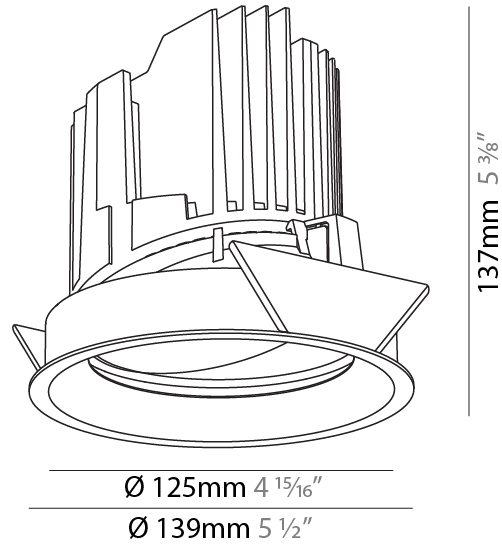

PHYSICAL

Shape: Round
Diameter (mm): 139
Diameter (in): 5 1/2
Height (mm): 137
Height (in): 5 3/8
Ceiling Thickness (mm): 10 / 12.5 / 15
Ceiling Thickness (in): 3/8 or 1/2 or 9/16
Min. Recessing Depth (mm): 150
Min. Recessing Depth (in): 5 7/8
Light Distribution: Adjustable / Downlight
Weight (kg): 0.853
Weight (lbs): 1.88
Fixture Finish: SSR / BKV / CWI / CRY / HAB / LAG / UFT / ITA / RUA / RUR / MIC / FTG / MYG / TWT / LOD / PUS / FRO / FUP / KIA / POP / BLS / SPG / MEY / GOH / GUM / CHC / COM / ABZ / JAG / OBR / MOS / ROR
Fixture Material: Aluminum Die Cast
Cut-out Measurements: 130mm / 5 1/8"

ELECTRICAL

Lamp Type: LED (Zhaga Standard)
Input Wattage (W): 28.6
Total Output Wattage (W): 26.4
Dimming: Tri-Mode (Non-Dimming and Phase Dimming (120Vac only) and 0-10V Dimming)
Driver Included: No
Driver Location: Recessed Housing
Driver Type: Constant Current - Universal
Driver Class: Class 2
Housing: See components
Input Voltage (V): 120 - 277
Constant Current (MA): 700

LED

Number of LEDs: 1
Color Temperature (°K): 2700 / 3000 / 3500 / 4000
Max. Delivered Lumen (lm): 1180 / 1930 / 2029 / 2070
Nominal Lumen (lm): 3210 / 3290 / 3459 / 3530
CRI: >90 CRI
Lamp Life (hrs): 50000

OPTICAL

Reflector: 10 / 18 / 36
Adjustability: Rotational 355°, Tilt 30°

RATINGS AND CERTIFICATIONS

Certified By: Certified for North American Standards
IP rating: IP54