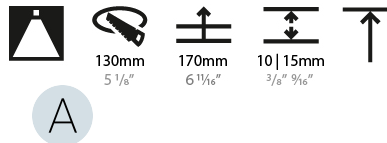

PHYSICAL

Shape: Round
Diameter (mm): 139
Diameter (in): 5 1/2
Height (mm): 151
Height (in): 5 15/16
Ceiling Thickness (mm): 10 / 12.5 / 15
Ceiling Thickness (in): 3/8 or 1/2 or 9/16
Min. Recessing Depth (mm): 170
Min. Recessing Depth (in): 6 11/16
Light Distribution: Downlight
Weight (kg): 0.926
Weight (lbs): 2.04
Fixture Finish: SSR / BKV / CWI / CRY / HAB / LAG / UFT / ITA / RUA / RUR / MIC / FTG / MYG / TWT / LOD / PUS / FRO / FUP / KIA / POP / BLS / SPG / MEY / GOH / GUM / CHC / COM / ABZ / JAG / OBR / MOS / ROR
Fixture Material: Aluminum Die Cast
Cut-out Measurements: 130mm / 5 1/8"

ELECTRICAL

Lamp Type: LED (Zhaga Standard)
Input Wattage (W): 28.6
Total Output Wattage (W): 26.4
Dimming: Tri-Mode (Non-Dimming and Phase Dimming (120Vac only) and 0-10V Dimming)
Driver Included: No
Driver Location: Recessed Housing
Driver Type: Constant Current - Universal
Driver Class: Class 2
Housing: See components
Input Voltage (V): 120 - 277
Constant Current (MA): 700

LED

Number of LEDs: 1
Color Temperature (°K): 2700 / 3000 / 3500 / 4000
Max. Delivered Lumen (lm): 2030 / 2080 / 2186 / 2230
Nominal Lumen (lm): 3210 / 3290 / 3459 / 3530
CRI: >90 CRI
Efficiency (%): 0.631
Lamp Life (hrs): 50000

OPTICAL

Reflector: 20 / 25 / 40

RATINGS AND CERTIFICATIONS

Certified By: Certified for North American Standards
IP rating: IP20