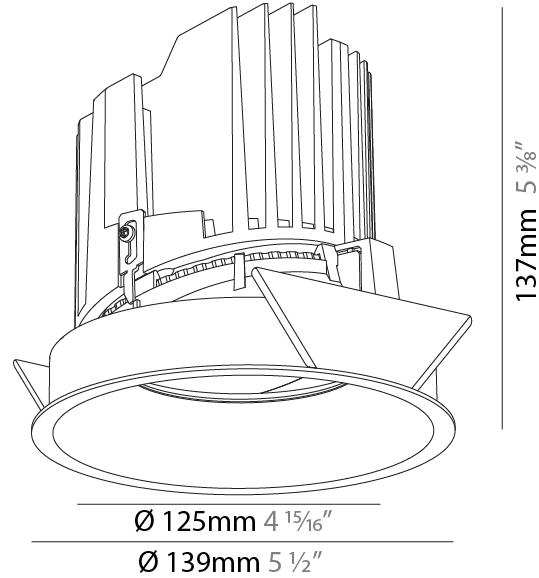

GENERAL

Series: Bioniq
 Subseries: Bioniq Round Semi Adjustable
 Brand: Prolicht
 Division: Architectural
 Mounting Type: Recessed
 Mounting Location: Ceiling
 Subcategory: Downlight

PHYSICAL

Shape: Round
 Diameter (mm): 139
 Diameter (in): 5 1/2
 Height (mm): 137
 Height (in): 5 3/8
 Ceiling Thickness (mm): 10 / 12.5 / 15
 Ceiling Thickness (in): 3/8 or 1/2 or 9/16
 Min. Recessing Depth (mm): 150
 Min. Recessing Depth (in): 5 7/8
 Light Distribution: Adjustable / Downlight
 Weight (kg): 0.814
 Weight (lbs): 1.79
 Fixture Finish: SSR / BKV / CWI / CRY / HAB / LAG / UFT / ITA / RUA / RUR / MIC / FTG / MYG / TWT / LOD / PUS / FRO / FUP / KIA / POP / BLS / SPG / MEY / GOH / GUM / CHC / COM / ABZ / JAG / OBR / MOS / ROR
 Fixture Material: Aluminum Die Cast
 Cut-out Measurements: 130mm / 5 1/8"

OPTICAL

Reflector°: 10
 Adjustability: Rotational 355°; Tilt 10°

RATINGS AND CERTIFICATIONS

Certified By: Certified for North American Standards
 IP rating: IP20

130mm 5 1/8"	150mm 5 7/8"	10 15mm 3/8" 9/16"	10°	355°		