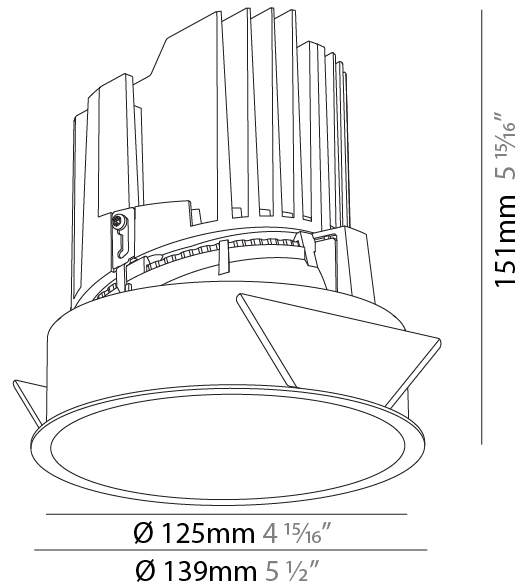

PHYSICAL

Shape: Round
Diameter (mm): 139
Diameter (in): 5 1/2
Height (mm): 151
Height (in): 5 15/16
Ceiling Thickness (mm): 10 / 12.5 / 15
Ceiling Thickness (in): 3/8 or 1/2 or 9/16
Min. Recessing Depth (mm): 170
Min. Recessing Depth (in): 6 11/16
Light Distribution: Downlight
Weight (kg): 0.926
Weight (lbs): 2.04
Fixture Finish: SSR / BKV / CWI / CRY / HAB / LAG / UFT / ITA / RUA / RUR / MIC / FTG / MYG / TWT / LOD / PUS / FRO / FUP / KIA / POP / BLS / SPG / MEY / GOH / GUM / CHC / COM / ABZ / JAG / OBR / MOS / ROR
Fixture Material: Aluminum Die Cast
Cut-out Measurements: 130mm / 5 1/8"

ELECTRICAL

Lamp Type: LED (Zhaga Standard)
Input Wattage (W): 28.6
Total Output Wattage (W): 26.4
Dimming: Tri-Mode (Non-Dimming and Phase Dimming (120Vac only) and 0-10V Dimming)
Driver Included: No
Driver Location: Recessed Housing
Driver Type: Constant Current - Universal
Driver Class: Class 2
Housing: See components
Input Voltage (V): 120 - 277
Constant Current (MA): 700

LED

Number of LEDs: 1
Color Temperature (°K): 2700 / 3000 / 3500 / 4000
Max. Delivered Lumen (lm): 2030 / 2080 / 2186 / 2230
Nominal Lumen (lm): 3210 / 3290 / 3459 / 3530
CRI: >90 CRI
Efficiency (%): 0.631
Lamp Life (hrs): 50000

OPTICAL

Reflector: 20 / 25 / 40

RATINGS AND CERTIFICATIONS

Certified By: Certified for North American Standards
IP rating: IP20