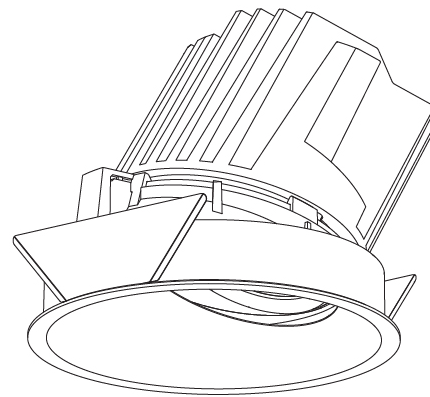

PHYSICAL

Shape: Round
Diameter (mm): 139
Diameter (in): 5 1/2
Height (mm): 126
Height (in): 4 15/16
Ceiling Thickness (mm): 10 / 12.5 / 15
Ceiling Thickness (in): 3/8 or 1/2 or 9/16
Min. Recessing Depth (mm): 140
Min. Recessing Depth (in): 5 1/2
Light Distribution: Adjustable / Asymmetric
Weight (kg): 0.816
Weight (lbs): 1.8
Fixture Finish: SSR / BKV / CWI / CRY / HAB / LAG / UFT / ITA / RUA / RUR / MIC / FTG / MYG / TWT / LOD / PUS / FRO / FUP / KIA / POP / BLS / SPG / MEY / GOH / GUM / CHC / COM / ABZ / JAG / OBR / MOS / ROR
Fixture Material: Aluminum Die Cast
Cut-out Measurements: 130mm / 5 1/8"

ELECTRICAL

Lamp Type: LED (Zhaga Standard)
Input Wattage (W): 28.6
Total Output Wattage (W): 26
Dimming: Tri-Mode (Non-Dimming and Phase Dimming (120Vac only) and 0-10V Dimming)
Driver Included: No
Driver Location: Recessed Housing
Driver Type: Constant Current - Universal
Driver Class: Class 2
Housing: See components
Input Voltage (V): 120 - 277
Constant Current (MA): 700

LED

Number of LEDs: 1
Color Temperature (°K): 2700 / 3000 / 3500 / 4000
Max. Delivered Lumen (lm): 2320 / 2380 / 2499 / 2550
Nominal Lumen (lm): 3210 / 3290 / 3459 / 3530
CRI: >90 CRI
Lamp Life (hrs): 50000

OPTICAL

Reflector: 20 / 25 / 40
Adjustability: Fixed

RATINGS AND CERTIFICATIONS

Certified By: Certified for North American Standards
IP rating: IP20